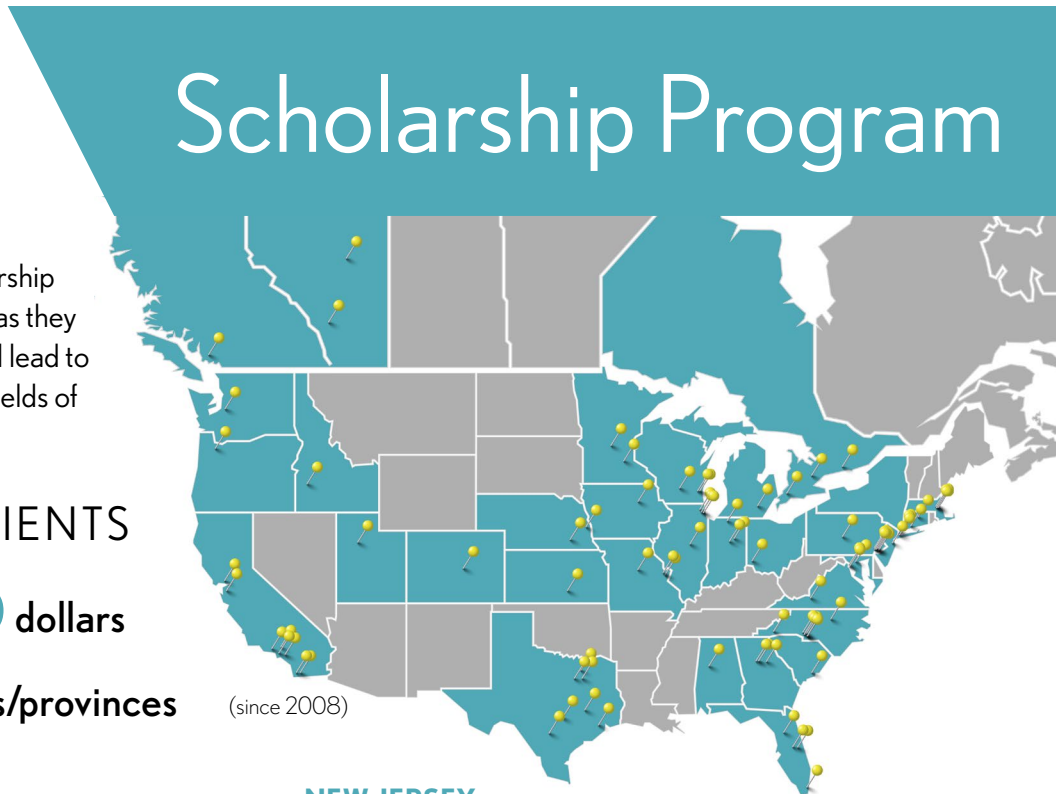

The CREW Network Foundation Scholarship program supports future female leaders as they pursue university-level education that will lead to careers in CREW Network's Qualified Fields of Commercial Real Estate.

## SCHOLARSHIP RECIPIENTS

**146** women | **897,500** dollars

**83** universities | **33** states/provinces

(since 2008)

### UNITED STATES